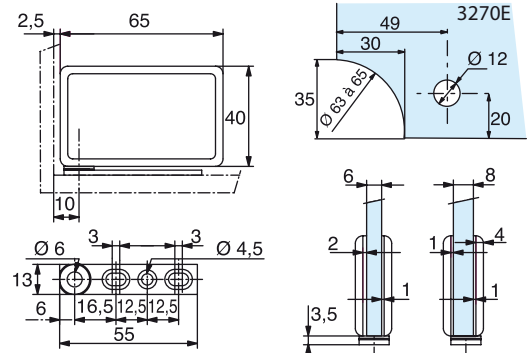

Pentures et pivots
de vitrine
*Showcase hinges
and pivot clips*

3269.**.0

Références / References

Penture de vitrine haute et basse
Top and bottom showcase hinges

Chromé brillant
Bright chromium

Chromé mat
Matt chromium

Doré
Gold plated

3269.30.0

3269.31.0

3269.40.0

- Montage sur encoche 3270E
- Serrage par contreplaqué
- Montage sur platine en applique

- For notch 3270E
- Tightened by plate
- Mounted on surface mounted wall plate

- For notch 3270E
- Tightened by plate
- With retractable pin for easier assembly
- Mortised pivot with off centre hole for better fit