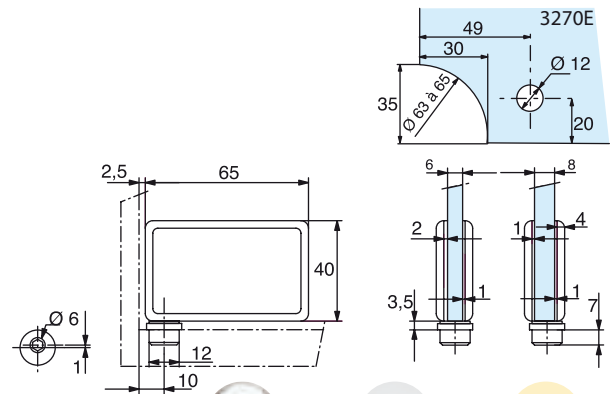

LES + PRODUITS
The + product

Qualité de finition
Esthétique

High quality finishes
Aesthetic

3270.**.0

Références / References

Penture de vitrine haute et basse
Top and bottom showcase hinges

Chromé brillant
Bright chromium

Chromé mat
Matt chromium

Doré
Gold plated

3270.30.0

3270.31.0

3270.40.0

- Montage sur encoche 3270E
- Serrage par contreplaqué
- Penture équipée d'un axe rétractable facilitant la pose
- Pivot encastrable à perçage décentré pour parfaire l'ajustement

- For notch 3270E
- Tightened by plate
- With retractable pin for easier assembly
- Mortised pivot with off centre hole for better fit