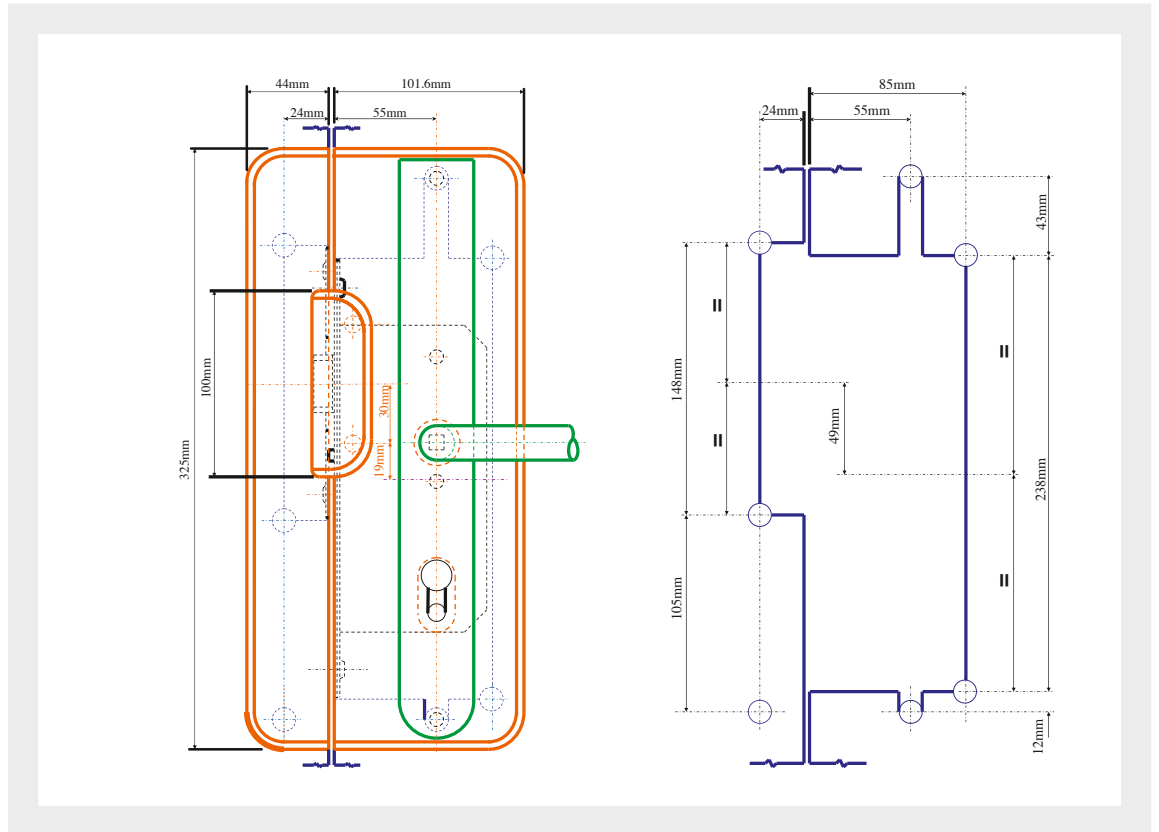

Architectural glass solutions with Aperio™ escutcheons

Highlights at a glance

- Stainless steel glass door plate is easy to install
- Suitable for every glass door profile
- Perfect match for stainless steel surfaces
- Available for Aperio™ Euro profile escutcheons (with cylinder cut-out or blind)