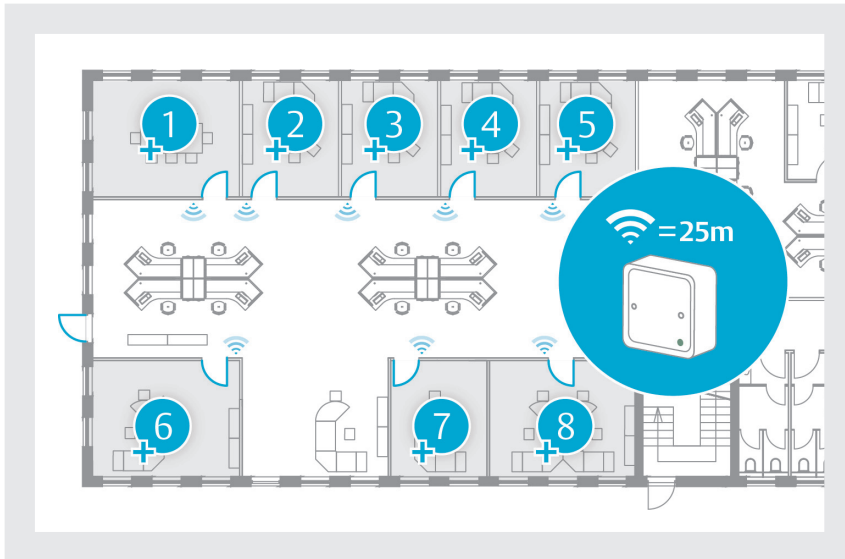

More Doors. Low Costs.

Wireless and easy integration with the AH30 1-to-8 Aperio™ communication hub

Highlights

- Allows connection to up to 8 Aperio™ devices on a single hub
- Operates within a transmission range of approx. 25 metres
- Time and effort required for installation are also reduced
- Costs for each door integrated into the system are now even lower
- All radio communications encrypted using AES 128 bits
- Available for different RFID technologies:

MIFARE™
CLASSIC / PLUS

MIFARE™
CLASSIC / DESFire™

Certifications:

Technical data - AH30

	Approvals	CE, ETL, FCC, IC, C-Tick
	Safety and Emissions	FCC 47CFR Part 15 subpart B and subpart C; IC RSS-210; EN ETSI 301 489-17 v2.1.1; EN ETSI 300 328 v1.7.1; EN 60950-1 ed.2 2007; UL 294-2010; C22.2
	Dimensions	82 x 82 x 37 mm (H x W x D)
	Power supply	8 - 24 VDC
	Current	250 mA Minimum 80mA at 12VDC
	Internal antenna	2 cross polarized dipoles
	External antenna	One reverse polarity SMA external antenna connector. Optional antenna type dipole with max antenna gain of 3,9dBi.

	Radio standard	IEEE 802.15.4 (2.4 GHz) - 16 channels (11-26)
	Encryption (radio communication)	AES 128 bits
	Wireless operating range	Range of 25 metres depending upon the building environments
	Receiver sensitivity	- 100dBm 20%PER
	Wireless transmit power	10 dBm/MHz
	Class of protection	IP 20
	Operating temperature range	5°C to 35°C
	Humidity	< 95% non-condensing
	Status	LED (red/green/orange)

ASSA ABLOY is the global leader in door opening solutions, dedicated to satisfying end-user needs for security, safety and convenience

ASSA ABLOY Access Control
Willenhall
West Midlands
WV13 3PW
United Kingdom
www.assaabloy.co.uk/aperio

ASSA ABLOY